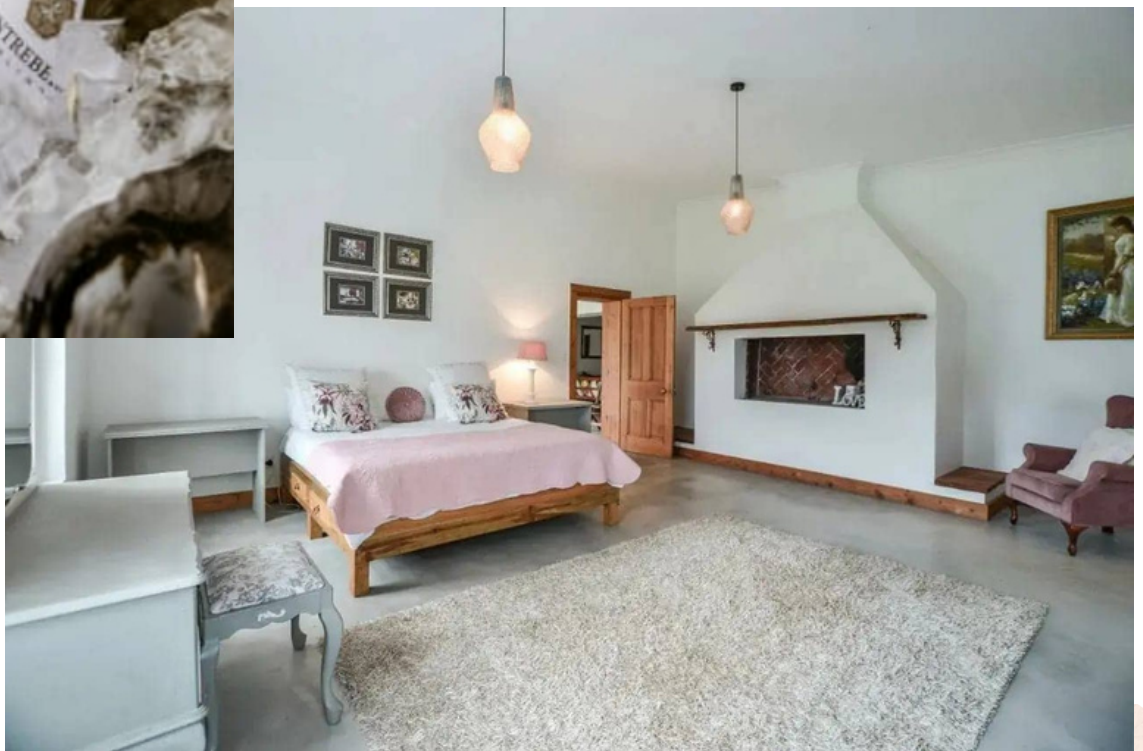

Accommodation At The Manor

ENDLESS ROLLING HILLS,
VINEYARDS, LAWNS, GARDENS, AND HIDDEN PATHS
PROVIDE A TIMELESS AND RELAXED
BACKDROP FOR CAPTURING SPECIAL MOMENTS
WITH FAMILY AND FRIENDS.
THE CONTREBERG COUNTRY STYLE HOUSE OFFERS A
CHARMING HOME-AWAY-FROM-HOME
SELF-CATERING STAY FOR UP TO
15 GUESTS.
WAKE UP TO A FRESH COFFEE IN A LUXURY
FARM STYLED KITCHEN AND ENJOY ALL THE
MYSTERY CORNERS OF THE BREATHTAKING GARDEN.